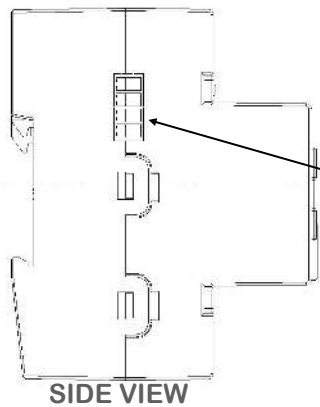

Enclosure & Size
APS Polycarbonate,
DIN-rail (4 Unit)

Dimensions & Weight
W 91mm x L 73mm x H 75mm
Packed weight 0.26 kg

Applications

24VDC Power Supply Needs
Medical Equipment and Application Compliant

connection diagram

mounting dimensions

S-BUS connection

UTP core colors

S.BUS +24V		אדום
S.BUS GND		שחור
S.BUS D+		ירוק
S.BUS D-		לבן