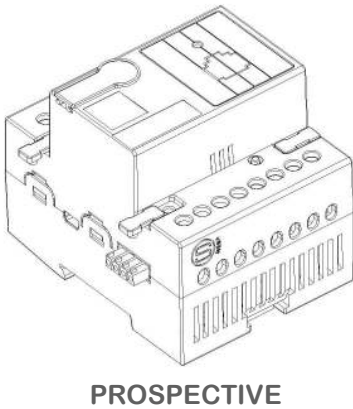

מרכזיית חיבורים. BUS CABLE להתקנה על פס דין.
9 כניסות לחיבור כבלי תקשורת S-BUS.

technical data

Compatibility
Mainly Cat5 and Cat6,
KNX Cables
AWG 14 cables

Power
S-BUS Pass Through

Ports
1X4D Male for Train / cascade
1X4D Female for Train cascade
8X4D Male for Cables Manage

Human Interface
LED Indicator for Power OK

Compliance
CE Mark EMC
ROHs, RS

SBUS DC Supply
24VDC

Installation
• 35mm DIN-Rail Mount Ready
• Wall Mount Ready (4P)

Operating Environment
0° to 45°C ambient temperature
20% to 93% RH

Enclosure & Size
APS Polycarbonate,
DIN-rail (4 Unit)

Dimensions & Weight
W 91mm x L 73mm x H 75mm
Packed weight 0.26 kg

Applications

24VDC Power Supply Needs
Medical Equipment and Application Compliant

connection diagram

mounting dimensions

S-BUS connection

UTP core colors

S.BUS +24V		אדום
S.BUS GND		שחור
S.BUS D+		ירוק
S.BUS D-		לבן