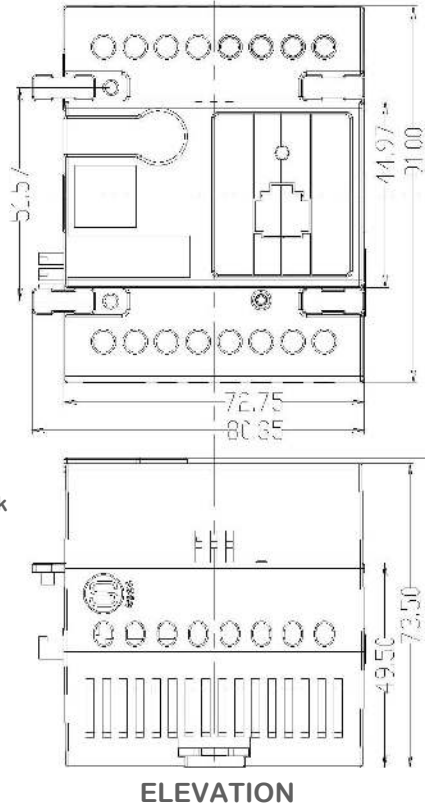

מרכזיית חיבורים. BUS CABLE להתקנה על פס דין.
9 כניסות לחיבור כבלי תקשורת S-BUS.

technical data

Compatibility
Mainly Cat5 and Cat6,
KNX Cables
AWG 14 cables

Power
S-BUS Pass Through

Ports
1X4D Male for Train / cascade
1X4D Female for Train cascade
8X4D Male for Cables Manage

Human Interface
LED Indicator for Power OK

Compliance
CE Mark EMC
ROHs, RS

SBUS DC Supply
24VDC

Installation
• 35mm DIN-Rail Mount Ready
• Wall Mount Ready (4P)

Operating Environment
0° to 45°C ambient temperature
20% to 93% RH

Enclosure & Size
APS Polycarbonate,
DIN-rail (4 Unit)

Dimensions & Weight
W 91mm x L 73mm x H 75mm
Packed weight 0.26 kg

Applications

24VDC Power Supply Needs
Medical Equipment and Application Compliant

connection diagram

mounting dimensions

S-BUS connection

UTP core colors

S.BUS +24V		אדום
S.BUS GND		שחור
S.BUS D+		ירוק
S.BUS D-		לבן