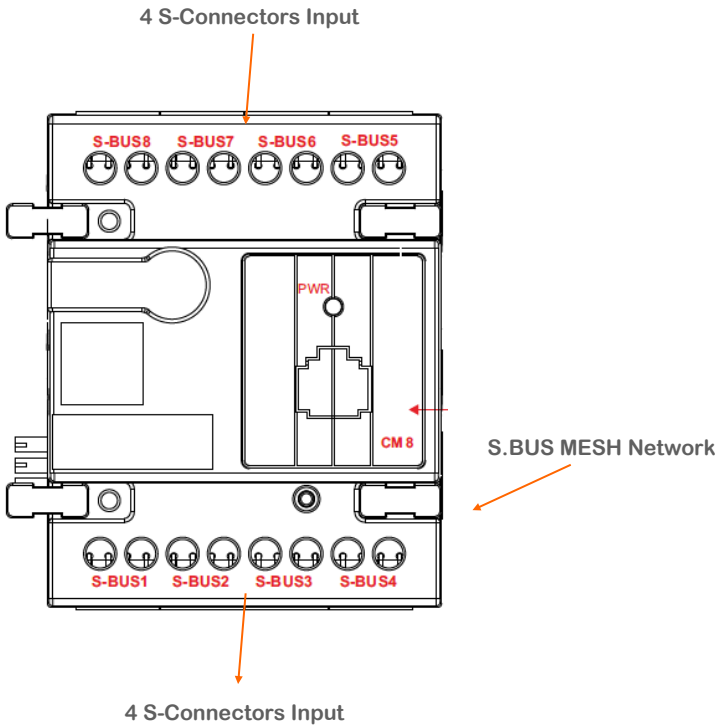

מרכזיית חיבורים. BUS CABLE להתקנה על פס דין.
9 כניסות לחיבור כבלי תקשורת S-BUS.

technical data

Compatibility
Mainly Cat5 and Cat6,
KNX Cables
AWG 14 cables

Power
S-BUS Pass Through

Ports
1X4D Male for Train / cascade
1X4D Female for Train cascade
8X4D Male for Cables Manage

Human Interface
LED Indicator for Power OK

Compliance
CE Mark EMC
ROHs, RS

SBUS DC Supply
24VDC

Installation
• 35mm DIN-Rail Mount Ready
• Wall Mount Ready (4P)

Operating Environment
0° to 45°C ambient temperature
20% to 93% RH

Enclosure & Size
APS Polycarbonate,
DIN-rail (4 Unit)

Dimensions & Weight
W 91mm x L 73mm x H 75mm
Packed weight 0.26 kg

Applications

24VDC Power Supply Needs
Medical Equipment and Application Compliant

connection diagram

mounting dimensions

S-BUS connection

UTP core colors

S.BUS +24V		אדום
S.BUS GND		שחור
S.BUS D+		ירוק
S.BUS D-		לבן