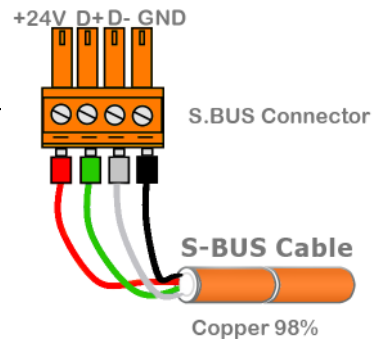

מרכזיית חיבורים. BUS CABLE להתקנה על פס דין.
9 כניסות לחיבור כבלי תקשורת S-BUS.

technical data

Compatibility
Mainly Cat5 and Cat6,
KNX Cables
AWG 14 cables

Power
S-BUS Pass Through

Ports
1X4D Male for Train / cascade
1X4D Female for Train cascade
8X4D Male for Cables Manage

Human Interface
LED Indicator for Power OK

Compliance
CE Mark EMC
ROHs, RS

SBUS DC Supply
24VDC

Installation
• 35mm DIN-Rail Mount Ready
• Wall Mount Ready (4P)

Operating Environment
0° to 45°C ambient temperature
20% to 93% RH

Enclosure & Size
APS Polycarbonate,
DIN-rail (4 Unit)

Dimensions & Weight
W 91mm x L 73mm x H 75mm
Packed weight 0.26 kg

Applications

24VDC Power Supply Needs
Medical Equipment and Application Compliant

connection diagram

mounting dimensions

S-BUS connection

UTP core colors

S.BUS +24V		אדום
S.BUS GND		שחור
S.BUS D+		ירוק
S.BUS D-		לבן