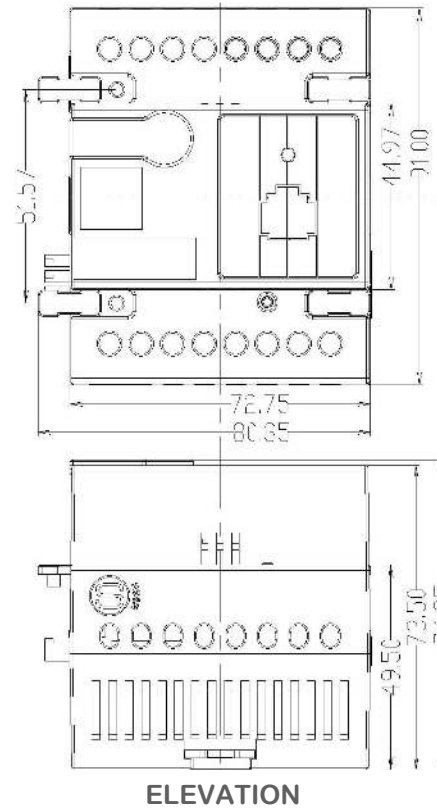

mounting dimensions

S-BUS connection