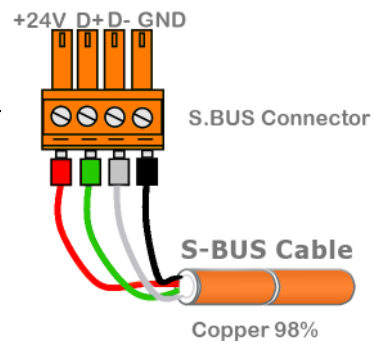

SBUS DC Supply

24VDC with flexible tolerance between 8-36VDC. Flexible ability to add power supply as to be needed any where
Power consumption: 15mA

Installation

- 35mm DIN-Rail Mount Ready
- Wall Mount Ready (4P)

connection diagram

mounting dimensions

S-BUS connection

UTP core colors

S.BUS +24V		כתום
S.BUS GND		כתום / לבן
S.BUS D+		כחול
S.BUS D-		כחול / לבן
Spare		ירוק
Spare		ירוק / לבן
Spare +12v		חום
Spare -12V		חום / לבן