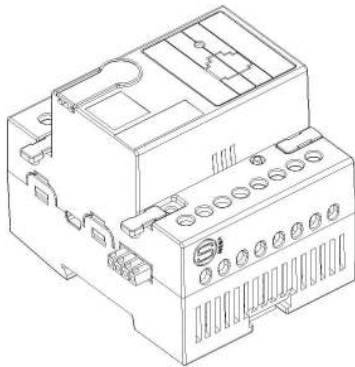

mounting dimensions

S-BUS connection