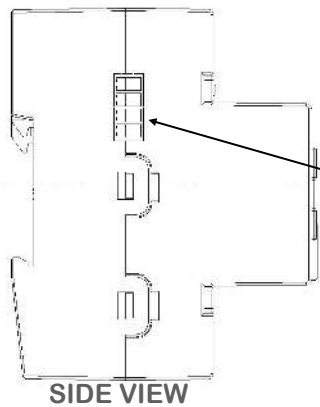

mounting dimensions

S-BUS connection