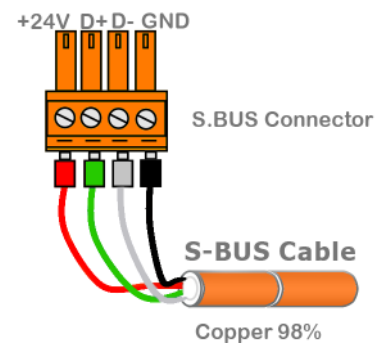

Operation Protection

- BUS Rv. Polarity Protection
- BUS Short Circuit Protection

SBUS DC Supply

24VDC with flexible tolerance between 8-32VDC. Flexible ability to add power supply as to be needed any where
Power consumption: 25mA

[Adam Toledano](#)

connection diagram

mounting dimensions

מקלט IR

ELEVATION

*IR Expansion Cable Tested at 15 Meters & found Perfectly operational

PROSPECTIVE

SIDE VIEW

S-BUS connection

UTP core colors

S.BUS +24V		אדום
S.BUS GND		שחור
S.BUS D+		ירוק
S.BUS D-		לבן