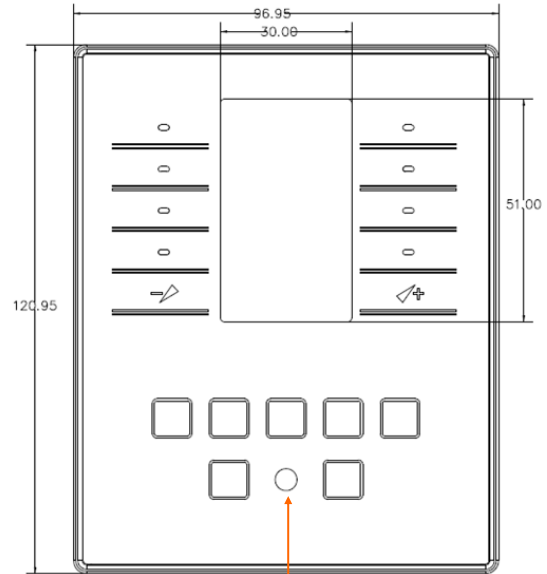

[Adam Toledano](#)

connection diagram

mounting dimensions

מקלט IR

ELEVATION

*IR Expansion Cable Tested at 15 Meters & found Perfectly operational

PROSPECTIVE

SIDE VIEW