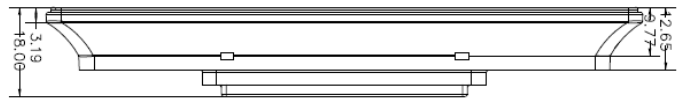

[Adam Toledano](#)

connection diagram

mounting dimensions

מקלט IR

ELEVATION

*IR Expansion Cable Tested at 15 Meters & found Perfectly operational

PROSPECTIVE

SIDE VIEW