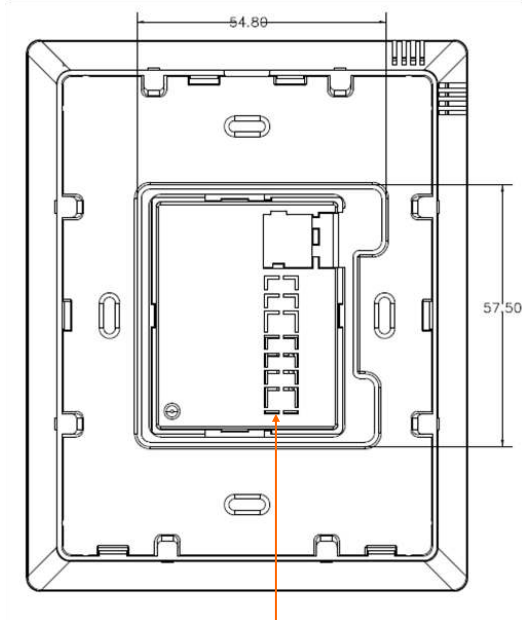

[Adam Toledano](#)

connection diagram

mounting dimensions

מקלט IR

ELEVATION

*IR Expansion Cable Tested at 15 Meters & found Perfectly operational

PROSPECTIVE

SIDE VIEW