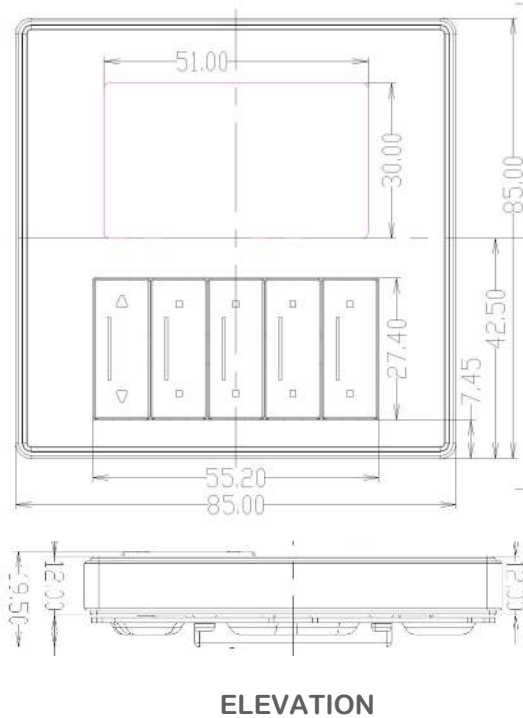

Aluminum, Glass, and poly

Dimensions & Weight

W85mm x L85mm x H12mm x D8mm. Backed weight 0.22 kg

control compatibility

- Lighting
- Climate
- Music
- Curtains
- Moods
- Media
- Security
- Service
- Color
- Drapes
- Pumps
- Gates

commercial

GTIN (UPC-EAN): 0610696254030
Patent P. No: 201110123081.0
Patent . No: 201120213397.4

connection diagram

mounting dimensions

*IR Expansion Cable Tested at 15 Meters & found Perfectly operational