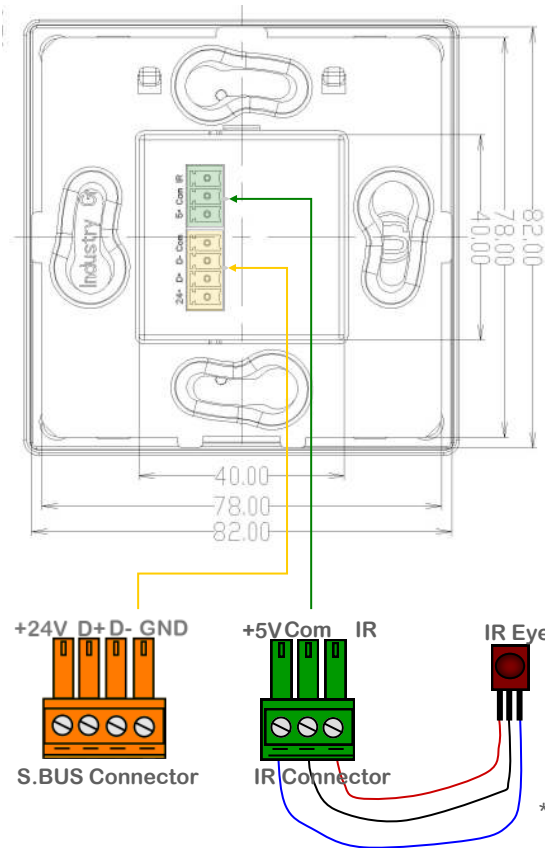

Compliance

CE Mark EMC
ROHs, CPT

Total Gangs

This DDP is equal to 120 gangs

Control IO

1 x Advanced RS485 S-BUS serial port links (both train & screw link types)

Upgrade IO

1 x mini USB port (to connect to special programming board)

Aluminum, Glass, and poly

Dimensions & Weight

W85mm x L85mm x H12mm x D8mm. Backed weight 0.22 kg

control compatibility

- Lighting
- Climate
- Music
- Curtains
- Moods
- Media
- Security
- Service
- Color
- Drapes
- Pumps
- Gates

commercial

GTIN (UPC-EAN): 0610696254030
Patent P. No: 201110123081.0
Patent . No: 201120213397.4

connection diagram

mounting dimensions

*IR Expansion Cable Tested at 15 Meters & found Perfectly operational