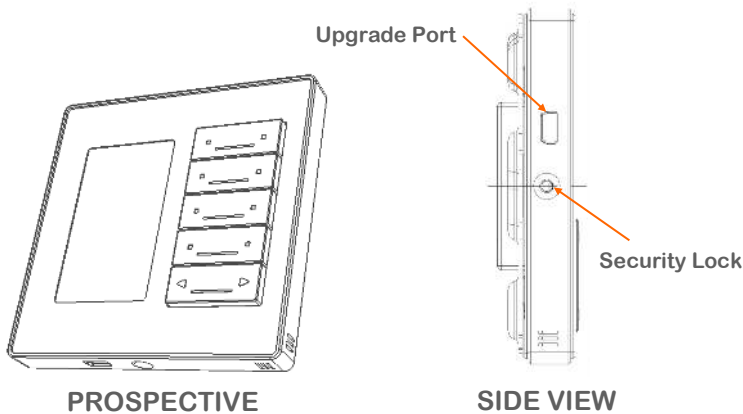

Aluminum, Glass, and poly

Dimensions & Weight

W85mm x L85mm x H12mm x D8mm. Backed weight 0.22 kg

control compatibility

- Lighting
- Climate
- Music
- Curtains
- Moods
- Media
- Security
- Service
- Color
- Drapes
- Pumps
- Gates

commercial

GTIN (UPC-EAN): 0610696254030
Patent P. No: 201110123081.0
Patent . No: 201120213397.4

connection diagram

mounting dimensions

*IR Expansion Cable Tested at 15 Meters & found Perfectly operational