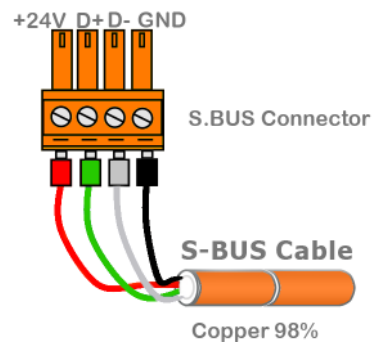

Operation Protection

- BUS Rv. Polarity Protection
- BUS Short Circuit Protection

SBUS DC Supply

24VDC with flexible tolerance between 8-32VDC. Flexible ability to add power supply as to be needed any where
Power consumption: 25mA

Aluminum, Glass, and poly

Dimensions & Weight

W85mm x L85mm x H12mm x D8mm. Backed weight 0.22 kg

control compatibility

- Lighting
- Climate
- Music
- Curtains
- Moods
- Media
- Security
- Service
- Color
- Drapes
- Pumps
- Gates

commercial

GTIN (UPC-EAN): 0610696254030
Patent P. No: 201110123081.0
Patent . No: 201120213397.4

connection diagram

mounting dimensions

*IR Expansion Cable Tested at 15 Meters & found Perfectly operational

S-BUS connection

UTP core colors

S.BUS +24V		אדום
S.BUS GND		שחר
S.BUS D+		ירוק
S.BUS D-		לבן