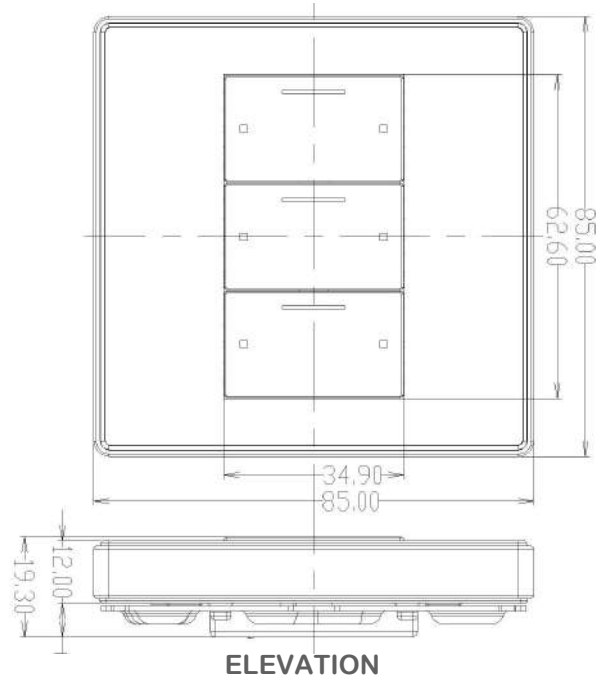

Operating Environment

- 0° to 45°C ambient temperature
- 20% to 93% RH

Enclosure material

Aluminum, Glass, and poly

Dimensions & Weight

W85mm x L85mm x H12mm x D8mm. Backed weight 0.2 kg

control compatibility

- Lighting
- Music
- Curtains
- Moods
- Security
- Service
- Color
- Drapes
- Pumps
- Gates

GTIN (UPC-EAN): 0610696254283
Patent P. No: 201110123081.0

connection diagram

mounting dimensions

*IR Expansion Cable Tested at 15 Meters & found Perfectly operational