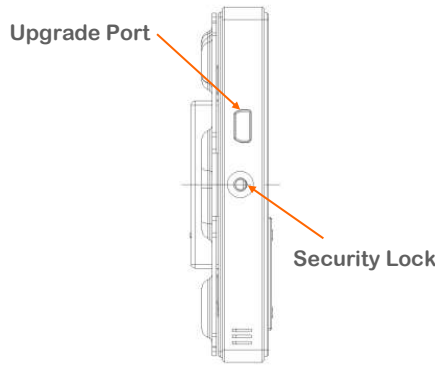

SIDE VIEW

S-BUS connection