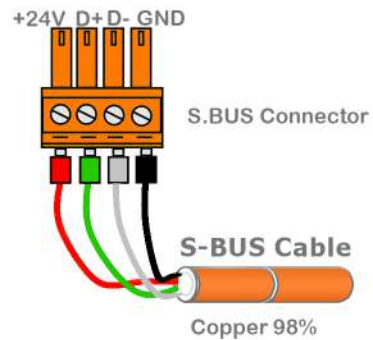

Total Gangs

3 gangs

Control IO

- 1 x Advanced RS485 S-BUS serial port links (both train & screw link types)

Upgrade IO

- 1 x mini USB port (to connect to special programming board)

Operation Protection

- BUS Rv. Polarity Protection
- BUS Short Circuit Protection

SBUS DC Supply

- 24VDC with flexible tolerance between 8-32VDC. Flexible ability to add power supply as to be needed any where
- Power consumption: 25mA

Installation

- wall Mount metal frame twist
- Magnetic screw less mounting
- Advanced security locking
- Easy sBUS connector tech.

- Lighting
- Music
- Curtains
- Moods
- Security
- Service
- Color
- Drapes
- Pumps
- Gates

GTIN (UPC-EAN): 0610696254283
Patent P. No: 201110123081.0

connection diagram

mounting dimensions

*IR Expansion Cable Tested at 15 Meters & found Perfectly operational

PROSPECTIVE

SIDE VIEW

S-BUS connection

UTP core colors

S.BUS +24V	—	כתום
S.BUS GND	- - -	כתום / לבן
S.BUS D+	—	כחול
S.BUS D-	- - -	כחול / לבן
Spare	—	ירוק
Spare	- - -	ירוק / לבן
Spare +12v	—	חום
Spare -12V	- - -	חום / לבן