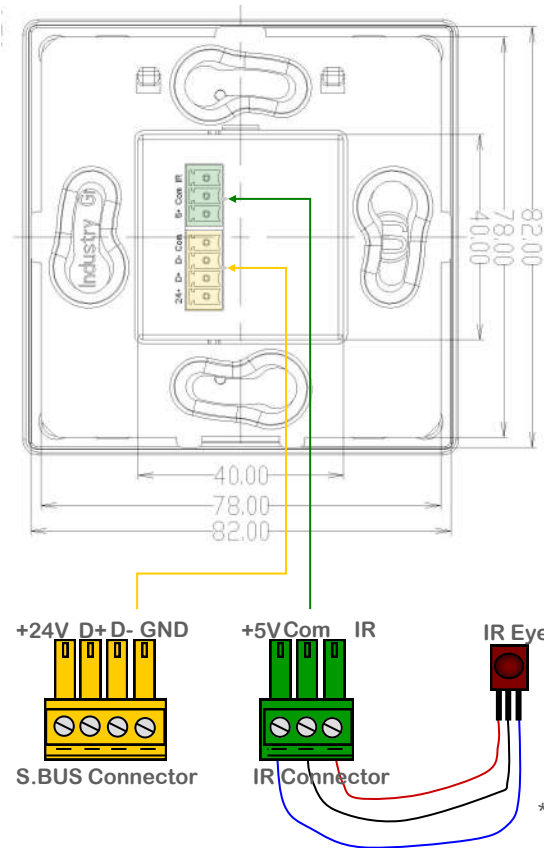

Total Gangs

3 gangs

Control IO

- 1 x Advanced RS485 S-BUS serial port links (both train & screw link types)

Upgrade IO

- 1 x mini USB port (to connect to special programming board)

Operation Protection

- BUS Rv. Polarity Protection
- BUS Short Circuit Protection

Operating Environment

- 0° to 45°C ambient temperature
- 20% to 93% RH

Enclosure material

Aluminum, Glass, and poly

Dimensions & Weight

W85mm x L85mm x H12mm x D8mm. Backed weight 0.2 kg

control compatibility

- Lighting
- Music
- Curtains
- Moods
- Security
- Service
- Color
- Drapes
- Pumps
- Gates

GTIN (UPC-EAN): 0610696254283
Patent P. No: 201110123081.0

connection diagram

mounting dimensions

*IR Expansion Cable Tested at 15 Meters & found Perfectly operational

PROSPECTIVE

SIDE VIEW

S-BUS connection

UTP core colors

S.BUS +24V	—	כתום
S.BUS GND	- - -	כתום / לבן
S.BUS D+	—	כחול
S.BUS D-	- - -	כחול / לבן
Spare	—	ירוק
Spare	- - -	ירוק / לבן
Spare +12v	—	חום
Spare -12V	- - -	חום / לבן