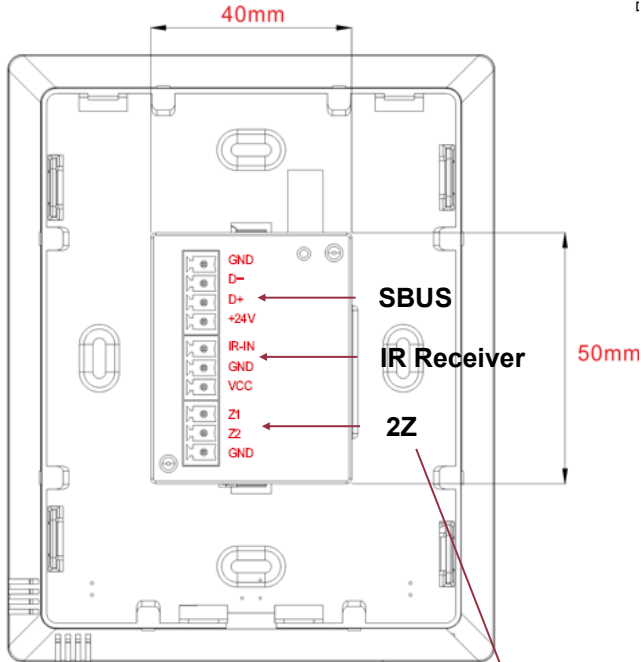

Total Gangs

10 gangs

Control IO

1 x Advanced RS485 S-BUS serial port links (both train & screw link types)

Upgrade IO

1 x mini USB port (to connect to special programming board)

Operation Protection

- BUS Rv. Polarity Protection
- BUS Short Circuit Protection

control compatibility

• Lighting • Music • Curtains • Moods • Security
 • Service • Color • Drapes • Pumps • Gates

GTIN (UPC-EAN): 0610696255372
 Patent P. No: 201110123081.0

connection diagram

mounting dimensions