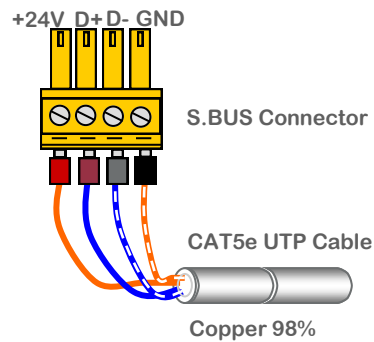

Total Gangs

10 gangs

Control IO

1 x Advanced RS485 S-BUS serial port links (both train & screw link types)

Upgrade IO

1 x mini USB port (to connect to special programming board)

Operation Protection

- BUS Rv. Polarity Protection
- BUS Short Circuit Protection

SBUS DC Supply

24VDC with flexible tolerance between 8-32VDC. Flexible ability to add power supply as to be needed any where
 Power consumption: 25mA

Operating Environment

0° to 45°C ambient temperature
 20% to 93% RH

control compatibility

• Lighting • Music • Curtains • Moods • Security
 • Service • Color • Drapes • Pumps • Gates

GTIN (UPC-EAN): 0610696255372
 Patent P. No: 201110123081.0

connection diagram

mounting dimensions

PROSPECTIVE

SIDE VIEW

S-BUS connection

UTP core colors

S.BUS +24V		orange
S.BUS GND		w/orange
S.BUS D+		blue
S.BUS D-		w/blue
Spare		green
Spare		w/green
Spare +12v		brown
Spare -12V		W/brown

www.SmartHome-Israel.co.il • Info@smarthome-israel.co.il