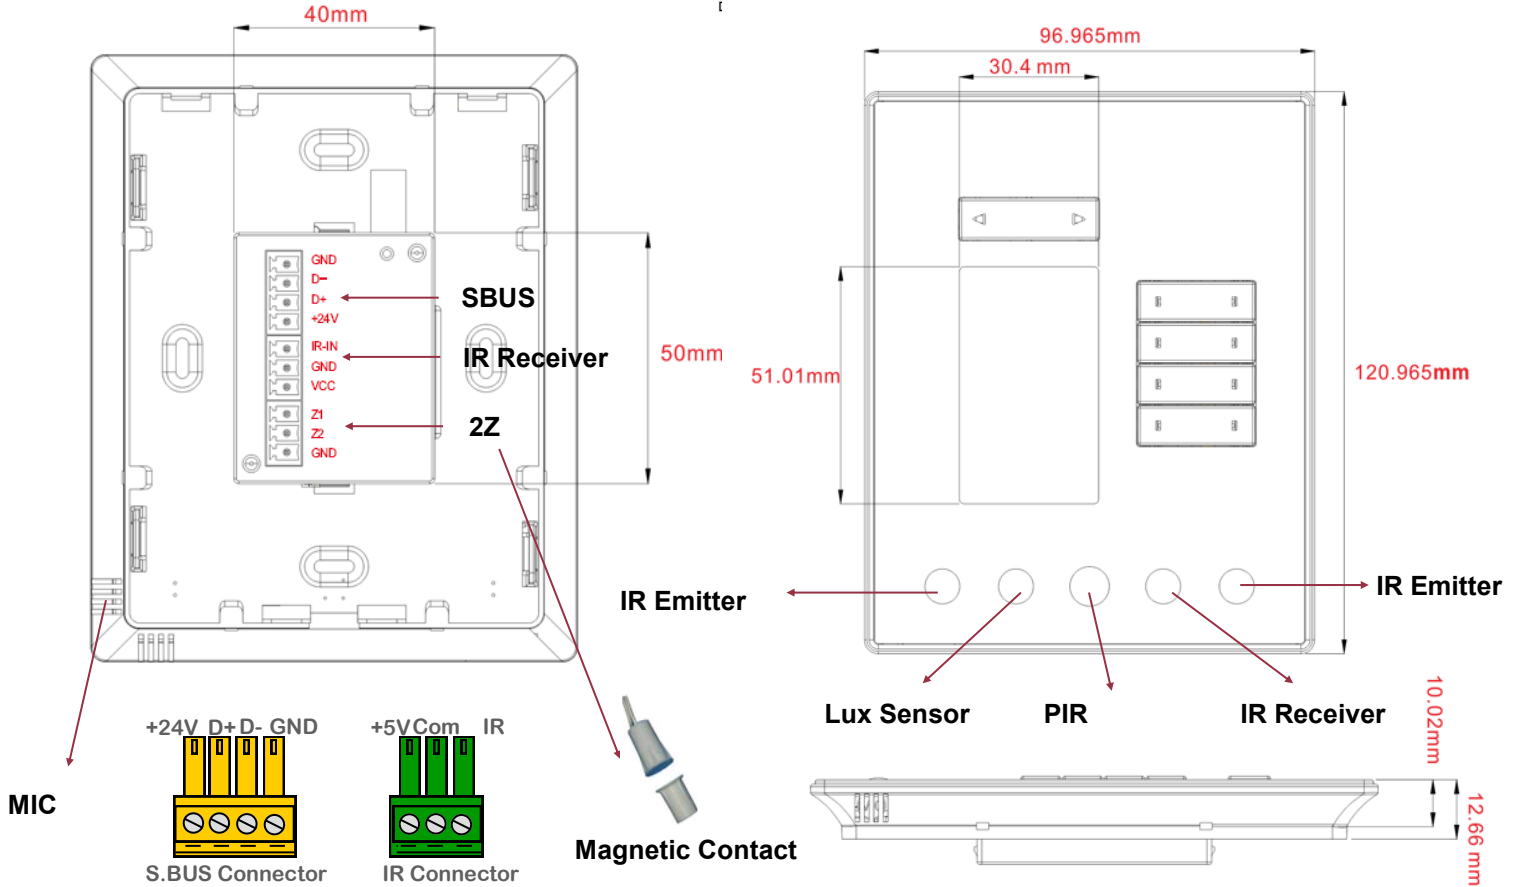

**Compliance**

CE Mark EMC, ROHs  
UL Listed Relays Inside

**User Controls :**

LED status indicator/channel  
Diagnostic LED+ BROADCAST

**Controls:**

1 x Advanced RS485 S-BUS serial port links (both train & screw link types),  
32 logic lines & 250 prog. Flag  
250 IR codes can be saved  
Burglar security and Home safety Zone control function.  
Voice control

**Operation Protection:**

\* BUS Rv. Polarity Protection  
\* BUS Short Circuit Protection

**SBUS DC Supply :**

24VDC with flexible tolerance between 8-32VDC. Flexible ability to add power supply as to be needed any where  
Power consumption: 40mA

**Upgrade IO :**

2 x mini USB port (to connect to special programming board)

**Operating Environment :**

0o to 45oC ambient temperature  
20% to 93% RH

**Dimensions & Weight**

**control compatibility**

• Applications Include: Security, Safety, Maintenance & Health, Logic Control, HVAC & Energy Saving

GTIN (UPC-EAN): 0610696255068  
Patent P. No: 201110123081.0

**connection diagram**

**mounting dimensions**

**S-BUS connection**

**UTP core colors**

S.BUS +24V		כתום
S.BUS GND		כתום / לבן
S.BUS D+		כחול
S.BUS D-		כחול / לבן
Spare		ירוק
Spare		ירוק / לבן
Spare +12v		חום
Spare -12V		חום / לבן