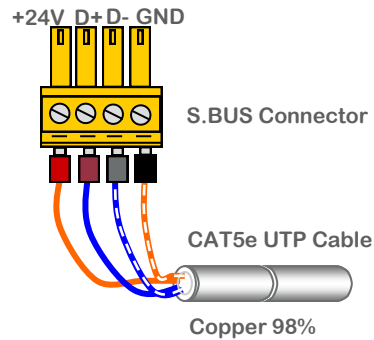

**Compliance**

CE Mark EMC, ROHs  
UL Listed Relays Inside

**User Controls :**

LED status indicator/channel  
Diagnostic LED+ BROADCAST

**Controls:**

1 x Advanced RS485 S-BUS serial port links (both train & screw link types),  
32 logic lines & 250 prog. Flag  
250 IR codes can be saved  
Burglar security and Home safety Zone control function.  
Voice control

**Operation Protection:**

\* BUS Rv. Polarity Protection  
\* BUS Short Circuit Protection

**SBUS DC Supply :**

24VDC with flexible tolerance between 8-32VDC. Flexible ability to add power supply as to be needed any where  
Power consumption: 40mA

**Upgrade IO :**

2 x mini USB port (to connect to special programming board)

**Operating Environment :**

0o to 45oC ambient temperature  
20% to 93% RH

**Dimensions & Weight**

**control compatibility**

• Applications Include: Security, Safety, Maintenance & Health, Logic Control, HVAC & Energy Saving

GTIN (UPC-EAN): 0610696255068  
Patent P. No: 201110123081.0

**connection diagram**

**mounting dimensions**

**S-BUS connection**

**UTP core colors**

S.BUS +24V		כתום
S.BUS GND		כתום / לבן
S.BUS D+		כחול
S.BUS D-		כחול / לבן
Spare		ירוק
Spare		ירוק / לבן
Spare +12v		חום
Spare -12V		חום / לבן