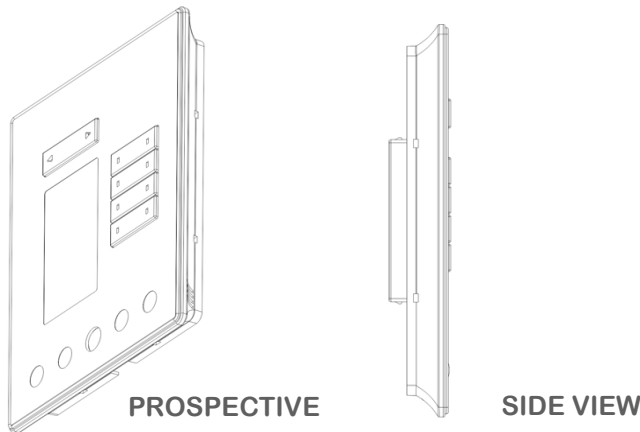

connection diagram

mounting dimensions