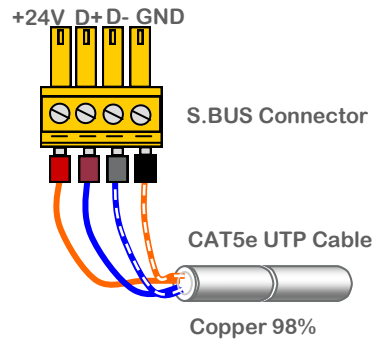

www.SmarHome-Israel.co.il • Info@smarhome-israel.co.il

USA - Germany - Denmark - Israel - Hong Kong - Jordan - China - UAE

SB-G4 Data Sheet Rev 2.0 released Dec.2012

SB-G4 Data Sheet Rev 2.0 released Dec.2012

נושא מפרט לשינוי ללא הודעה מוקדמת © SmartHome-Group נסחר כפי Smart-BUS סקס 77043 ארצות הברית. כל הזכויות שמורות ל SmartMesh סמארט באס וכל שאר הסמלים הקשורים. הם סימנים מסחריים רשומים של Smart-Group אין להשתמש אין לשפץ ללא אישור בכתב. כל הפטנטים וה IPO's נשארים בעלות קבוצת סמארט הום. כל הפטנטים והנפקות מניות לציבור נשארים בעלות SmartHome Group

UTP core colors **G4**

S.BUS +24V	כתום
S.BUS GND	כתום / לבן
S.BUS D+	כחול
S.BUS D-	כחול / לבן
Spare	ירוק
Spare	ירוק / לבן
Spare +12v	חום
Spare -12V	חום / לבן