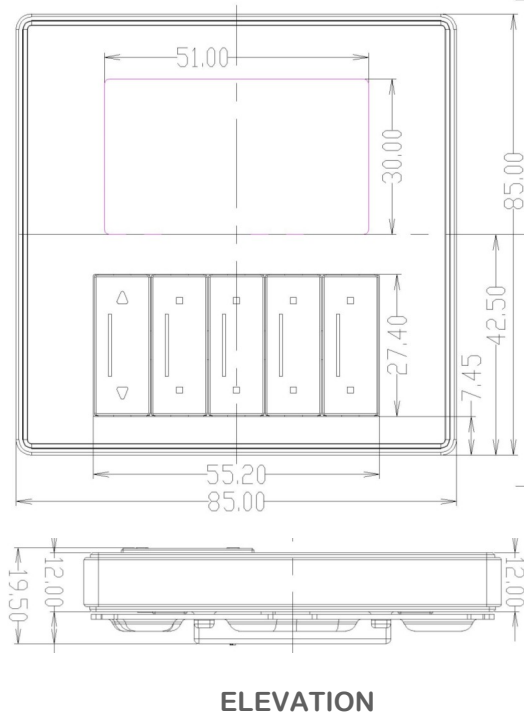

Aluminum, Glass, and poly

Dimensions & Weight

W85mm x L85mm x H12mm x D8mm. Backed weight 0.22 kg

control compatibility

- Lighting
- Climate
- Music
- Curtains
- Moods
- Media
- Security
- Service
- Color
- Drapes
- Pumps
- Gates

commercial

GTIN (UPC-EAN): 0610696254030  
Patent P. No: 201110123081.0  
Patent . No: 201120213397.4

connection diagram **G4**

mounting dimensions **G4**

ELEVATION

\*IR Expansion Cable Tested at 15 Meters & found Perfectly operational