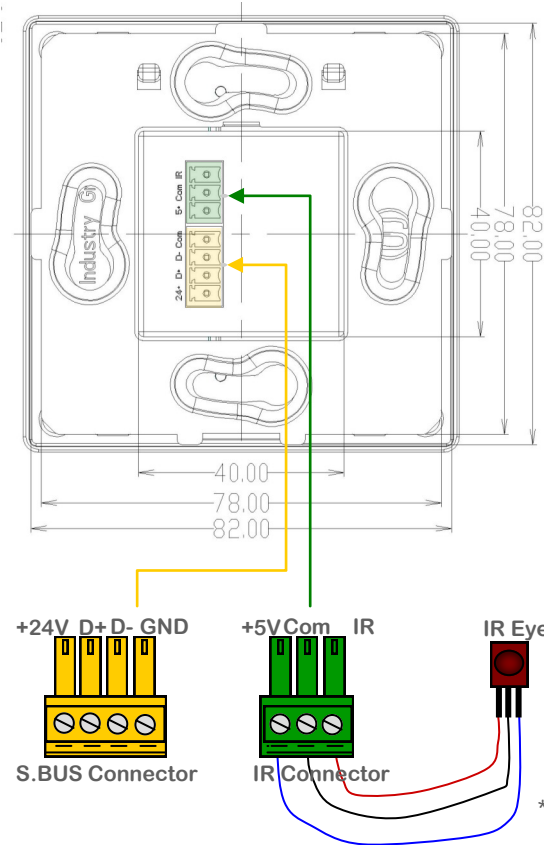

Aluminum, Glass, and poly

Dimensions & Weight

W85mm x L85mm x H12mm x D8mm. Backed weight 0.22 kg

control compatibility

- Lighting
- Climate
- Music
- Curtains
- Moods
- Media
- Security
- Service
- Color
- Drapes
- Pumps
- Gates

commercial

GTIN (UPC-EAN): 0610696254030  
Patent P. No: 201110123081.0  
Patent . No: 201120213397.4

connection diagram **G4**

mounting dimensions **G4**

ELEVATION

\*IR Expansion Cable Tested at 15 Meters & found Perfectly operational