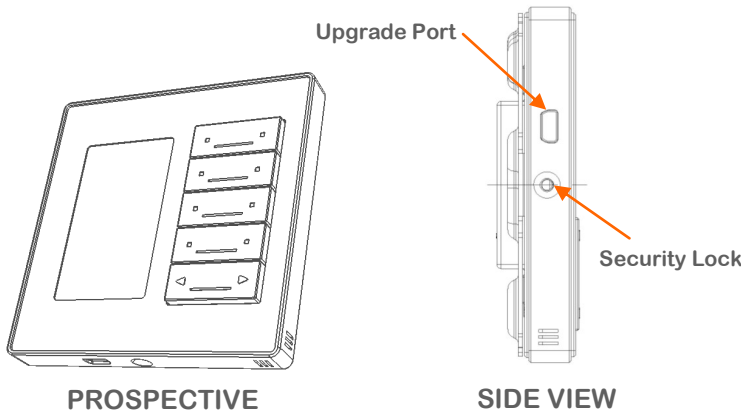

Aluminum, Glass, and poly

Dimensions & Weight

W85mm x L85mm x H12mm x D8mm. Backed weight 0.22 kg

control compatibility

- Lighting
- Climate
- Music
- Curtains
- Moods
- Media
- Security
- Service
- Color
- Drapes
- Pumps
- Gates

commercial

GTIN (UPC-EAN): 0610696254030  
Patent P. No: 201110123081.0  
Patent . No: 201120213397.4

connection diagram **G4**

mounting dimensions **G4**

ELEVATION

\*IR Expansion Cable Tested at 15 Meters & found Perfectly operational