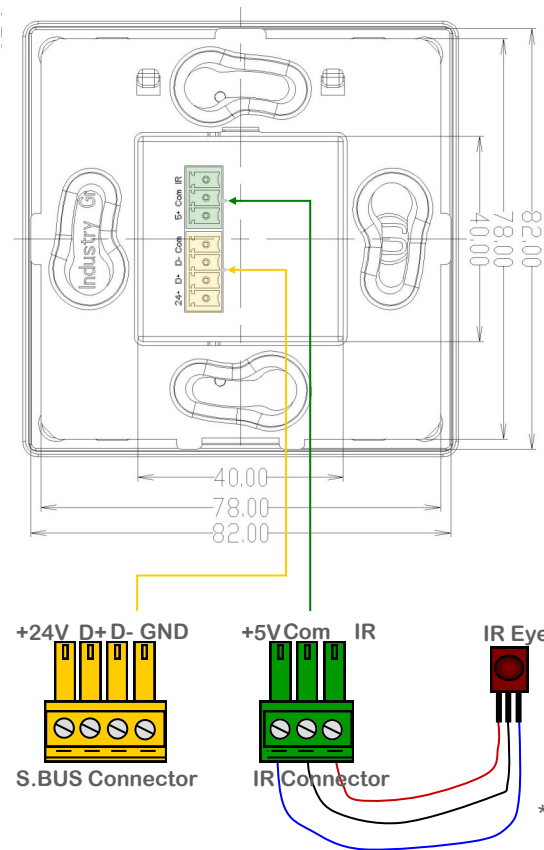

Total Gangs

6 gangs

Control IO

1 x Advanced RS485 S-BUS serial port links (both train & screw link types)

Upgrade IO

1 x mini USB port (to connect to special programming board)

Operation Protection

- BUS Rv. Polarity Protection
- BUS Short Circuit Protection

Operating Environment

0° to 45°C ambient temperature
20% to 93% RH

Enclosure material

Aluminum, Glass, and poly

Dimensions & Weight

W85mm x L85mm x H12mm x D8mm. Backed weight 0.2 kg

control compatibility

- Lighting
- Music
- Curtains
- Moods
- Security
- Service
- Color
- Drapes
- Pumps
- Gates

GTIN (UPC-EAN): 0610696254269
Patent P. No: 201110123081.0

connection diagram

mounting dimensions

*IR Expansion Cable Tested at 15 Meters & found Perfectly operational

PROSPECTIVE

SIDE VIEW

S-BUS connection