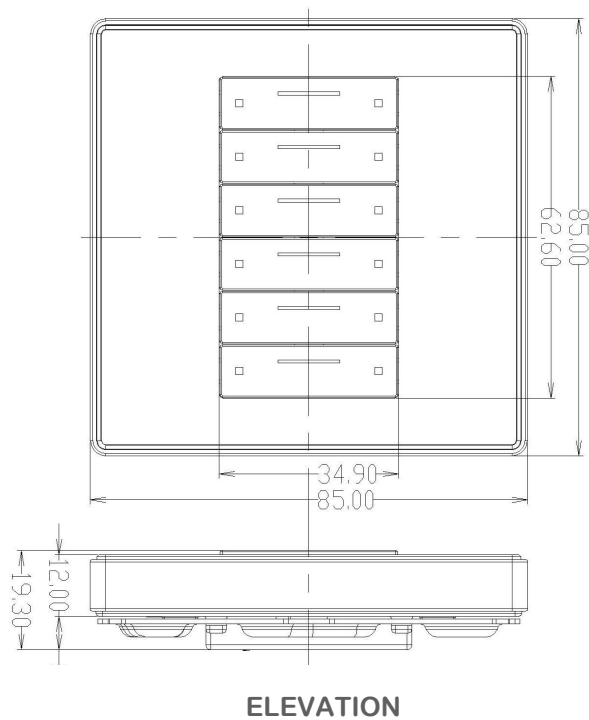

Operating Environment

0° to 45°C ambient temperature
20% to 93% RH

Enclosure material

Aluminum, Glass, and poly

Dimensions & Weight

W85mm x L85mm x H12mm x D8mm. Backed weight 0.2 kg

control compatibility

- Lighting
- Music
- Curtains
- Moods
- Security
- Service
- Color
- Drapes
- Pumps
- Gates

GTIN (UPC-EAN): 0610696254269
Patent P. No: 201110123081.0

connection diagram

mounting dimensions

*IR Expansion Cable Tested at 15 Meters & found Perfectly operational

PROSPECTIVE

SIDE VIEW

S-BUS connection