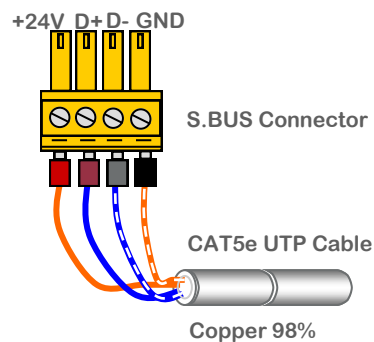

Total Gangs

6 gangs

Control IO

1 x Advanced RS485 S-BUS serial port links (both train & screw link types)

Upgrade IO

1 x mini USB port (to connect to special programming board)

Operation Protection

- BUS Rv. Polarity Protection
- BUS Short Circuit Protection

SBUS DC Supply

24VDC with flexible tolerance between 8-32VDC. Flexible ability to add power supply as to be needed any where
Power consumption: 25mA

Installation

- wall Mount metal frame twist
- Magnetic screw less mounting
- Advanced security locking
- Easy sBUS connector tech.

GTIN (UPC-EAN): 0610696254269
Patent P. No: 201110123081.0

connection diagram

mounting dimensions

*IR Expansion Cable Tested at 15 Meters & found Perfectly operational

PROSPECTIVE

SIDE VIEW

S-BUS connection