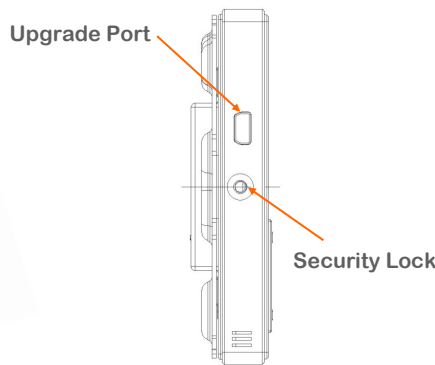

Operating Environment

0° to 45°C ambient temperature
20% to 93% RH

Enclosure material

Aluminum, Glass, and poly

Dimensions & Weight

W85mm x L85mm x H12mm x D8mm. Backed weight 0.2 kg

control compatibility

- Lighting
- Music
- Curtains
- Moods
- Security
- Service
- Color
- Drapes
- Pumps
- Gates

GTIN (UPC-EAN): 0610696254269
Patent P. No: 201110123081.0

connection diagram

mounting dimensions

*IR Expansion Cable Tested at 15 Meters & found Perfectly operational

PROSPECTIVE

SIDE VIEW

S-BUS connection