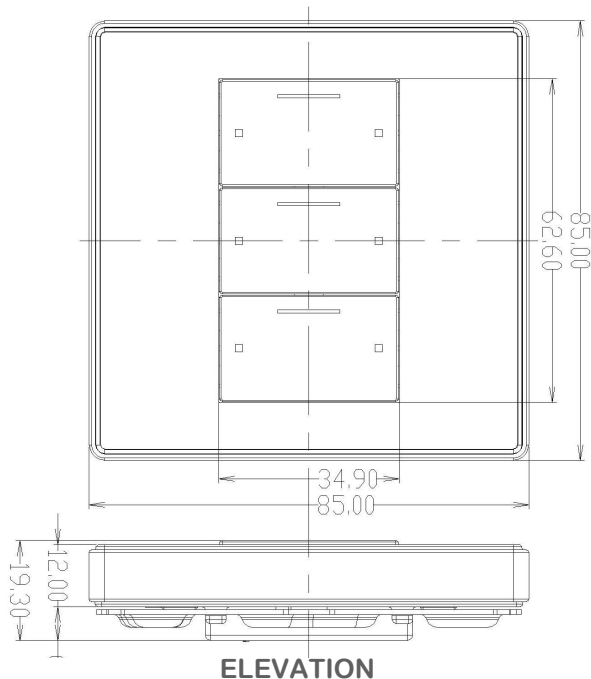

Operating Environment

- 0° to 45°C ambient temperature
- 20% to 93% RH

Enclosure material

Aluminum, Glass, and poly

Dimensions & Weight

W85mm x L85mm x H12mm x D8mm. Backed weight 0.2 kg

control compatibility

- Lighting
- Music
- Curtains
- Moods
- Security
- Service
- Color
- Drapes
- Pumps
- Gates

GTIN (UPC-EAN): 0610696254283
Patent P. No: 201110123081.0

connection diagram

mounting dimensions

*IR Expansion Cable Tested at 15 Meters & found Perfectly operational