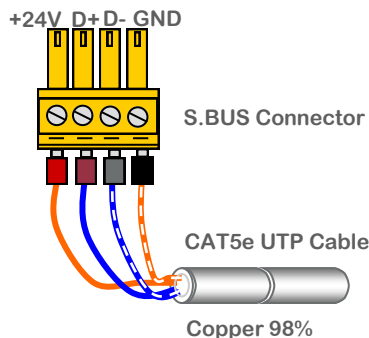

www.SmartHome-Israel.co.il • Info@smarthome-israel.co.il
USA - Germany - Denmark - Israel - Hong Kong - Jordan - China - UAE

SB-G4 Data Sheet Rev 2.0 released Dec.2012
SB-G4 Data Sheet Rev 2.0 released Dec.2012

נושא מפרט לשינוי ללא הודעה מוקדמת © SmartHome-Group נסחר כפי Smart-BUS סמל 77043
ארצות הברית, כל הזכויות שמורות ל Smart Mesh סמל באס וכול שאר הסמלים הקשורים, הם סימנים מסחריים רשומים של Smart-Group אין להשתמש ואין לשכפל ללא אישור בכתב. כל הפטנטים וה IPO's נשארים בבעלות קבוצת סמארט הום. כל הפטנטים והנפקות מניות ליצור נשארים בבעלות SmartHome Group.

UTP core colors

S.BUS +24V		כתום
S.BUS GND		כתום / לבן
S.BUS D+		כחול
S.BUS D-		כחול / לבן
Spare		ירוק
Spare		ירוק / לבן
Spare +12v		חום
Spare -12V		חום / לבן