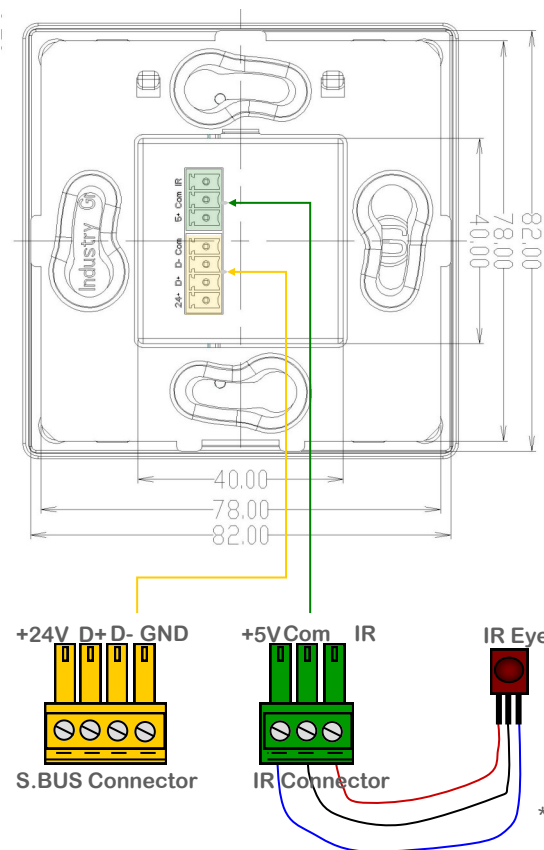

Total Gangs

3 gangs

Control IO

- 1 x Advanced RS485 S-BUS serial port links (both train & screw link types)

Upgrade IO

- 1 x mini USB port (to connect to special programming board)

Operation Protection

- BUS Rv. Polarity Protection
- BUS Short Circuit Protection

Operating Environment

- 0° to 45°C ambient temperature
- 20% to 93% RH

Enclosure material

Aluminum, Glass, and poly

Dimensions & Weight

W85mm x L85mm x H12mm x D8mm. Backed weight 0.2 kg

control compatibility

- Lighting
- Music
- Curtains
- Moods
- Security
- Service
- Color
- Drapes
- Pumps
- Gates

GTIN (UPC-EAN): 0610696254283
Patent P. No: 201110123081.0

connection diagram

mounting dimensions

*IR Expansion Cable Tested at 15 Meters & found Perfectly operational