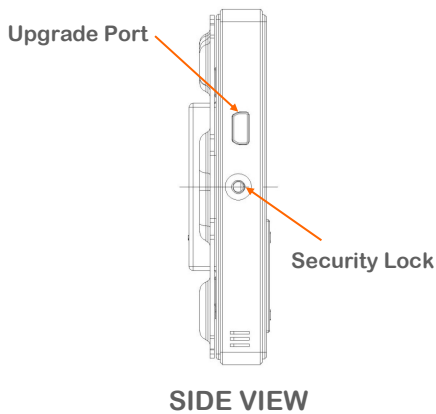

- Lighting
- Music
- Curtains
- Moods
- Security
- Service
- Color
- Drapes
- Pumps
- Gates

GTIN (UPC-EAN): 0610696254283
Patent P. No: 201110123081.0

connection diagram

mounting dimensions

*IR Expansion Cable Tested at 15 Meters & found Perfectly operational